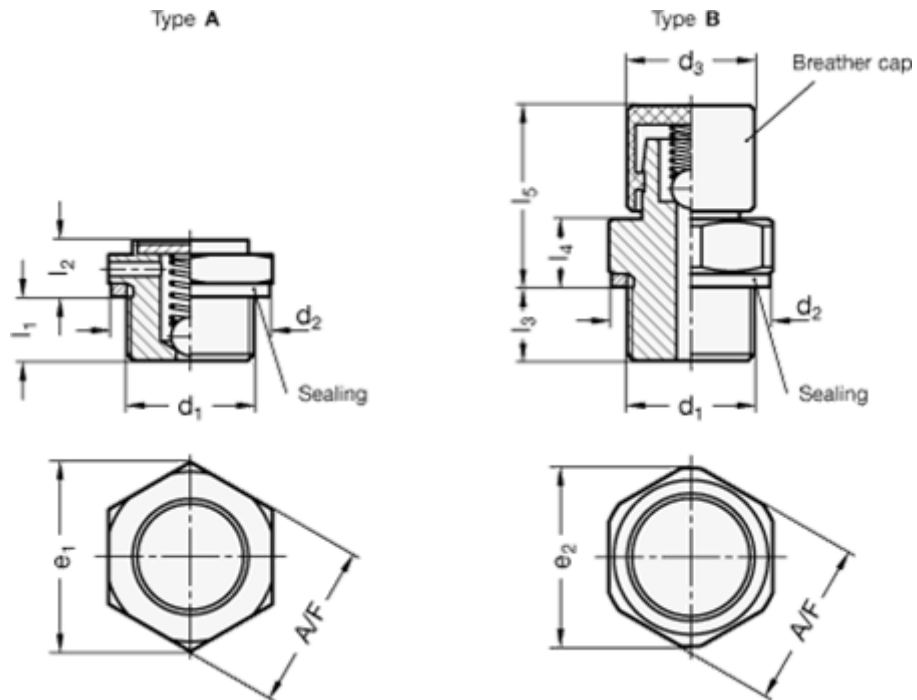

# Data Sheet

Article number: 20883M121520AMS  
 Description: E+G Udluftningsfilter - M12x1.5

## Measures

	= -	l2	= 6
	= -	l3	= 7.5
A/F	= 17	l4	= 7
Air passage l/min.	= -	l5	= 19
d2	= 18	Opening pressure in mbar = Min. 20 - Max 80. mbar	
d3	= 13	Thread d1 = M12x1.5	
e	= 18.5		
l1	= 6.5		